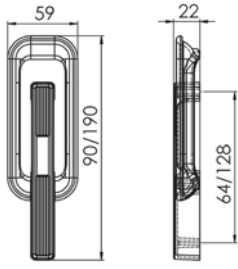

Furniture Accessories