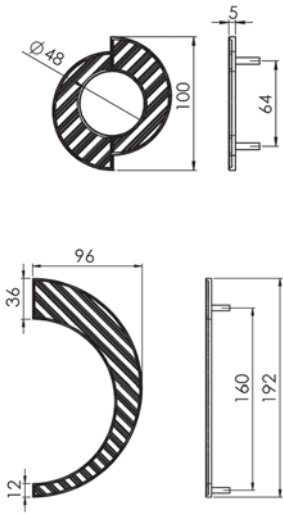

Furniture Accessories

Sunshine