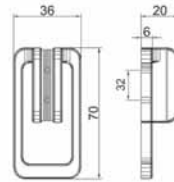

Furniture Accessories

merkkür