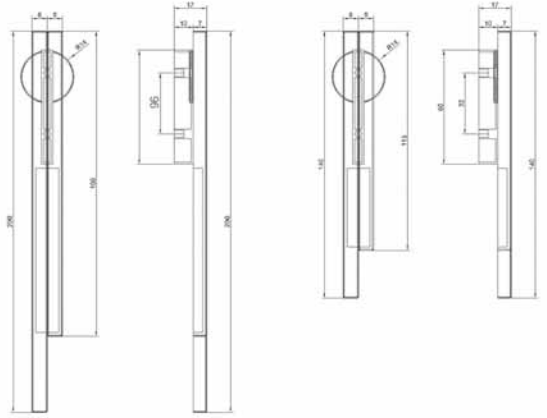

Furniture Accessories

saturan