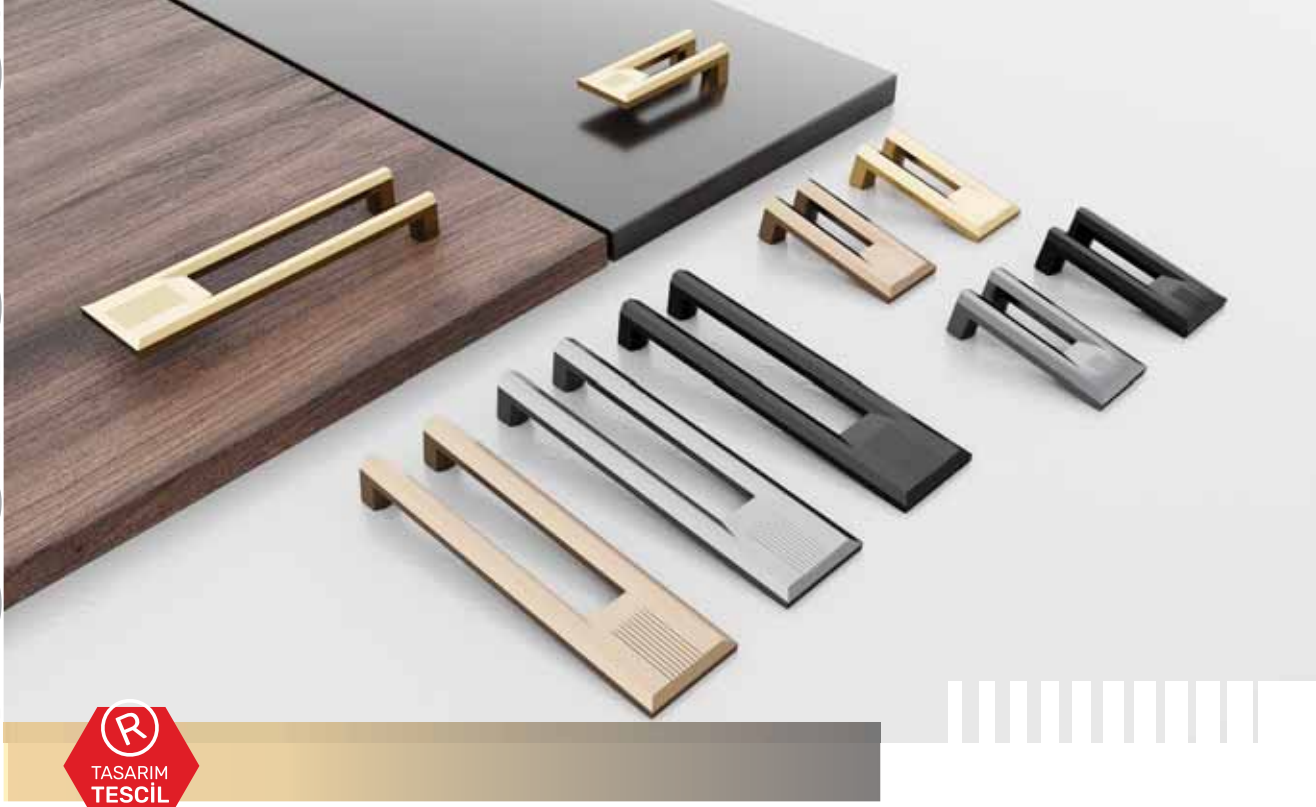

Toskanalı

Zamak / Zinc

	ÖLÇÜ	Krom	Boya	Antik	Saten	Altın	📦
OCE9004	32 mm / L:80						240
OCE9005	32 mm / L:160						150