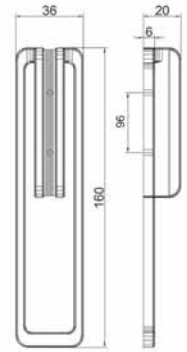

Furniture Accessories

merkkür